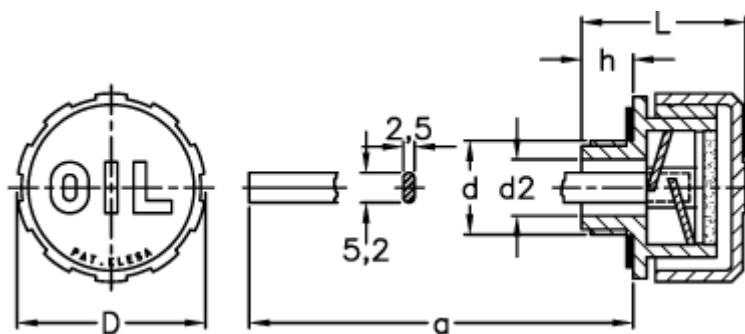

Data Sheet

Article number: 2311054031

Description: E+G Breather plug
SFP.30-3/8+F+a FIL

Measures

- a = 188
- D = 31
- d = G 3/8
- d2 = 10
- h = 9.5
- L = 29.5